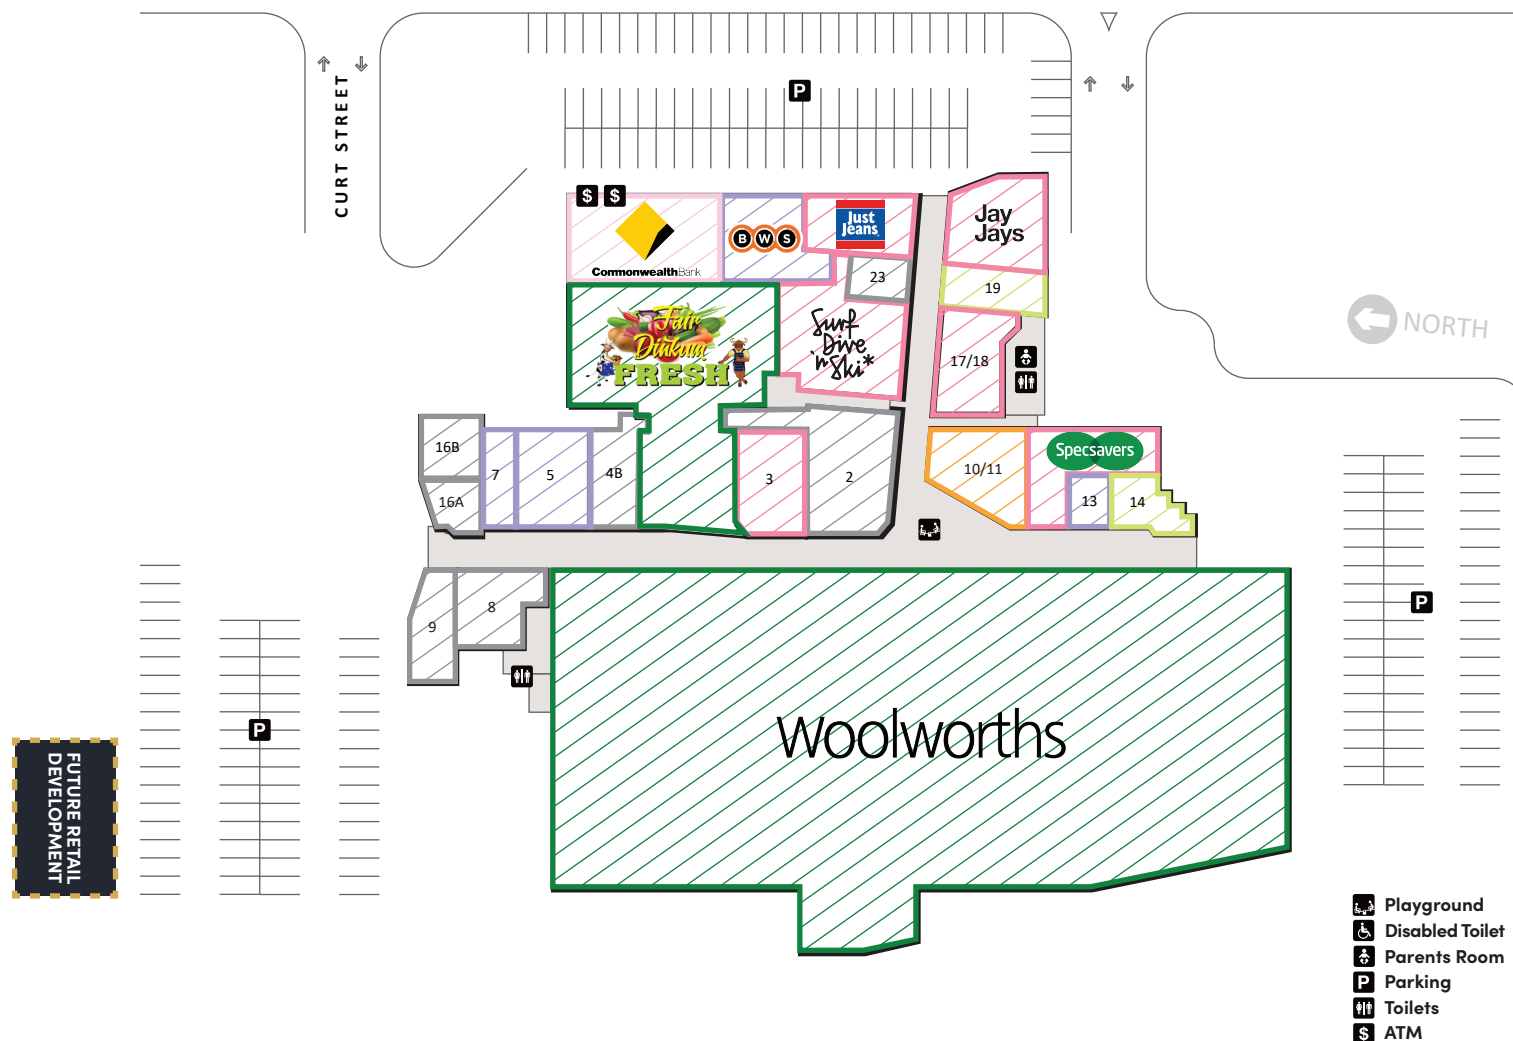

The Village @ EMERALD

HOSPITAL ROAD

CURT STREET

APPAREL / FASHION

3	Rockmans	130m ²
12	Specsavers	139m ²
20/20A	Jay Jays	128m ²
21/22	Surf Dive n Ski	240m ²
24	Just Jeans	115m ²
17/18	Williams Shoes	117m ²

BEAUTY & WELLNESS

19	Sunrise Nails	73m ²
14	Genesis Hair Design	53m ²

FINANCIAL

1B	Commonwealth Bank	200m ²
----	-------------------	-------------------

QUICK EATS

10/11	Roses & Beans	132m ²
-------	---------------	-------------------

SPECIALTY

5	NewsXpress	132m ²
13	TSG	33m ²
17A	BWS	126m ²
7	Vi Phone Solutions	55m ²

SUPERMARKET & FRESH FOOD

1	Woolworths	4,200m ²
1A	Fair Dinkum Fresh	651m ²

TOTAL LETTABLE AREA	7,049m²
----------------------------	---------------------------

- Playground
- Disabled Toilet
- Parents Room
- Parking
- Toilets
- ATM

* Some stores may vary. Plan is indicative only and is subject to change without notice. The information provided is illustrative and to the best of our knowledge, accurate at the time of publication. Plan last updated: 26.08.24